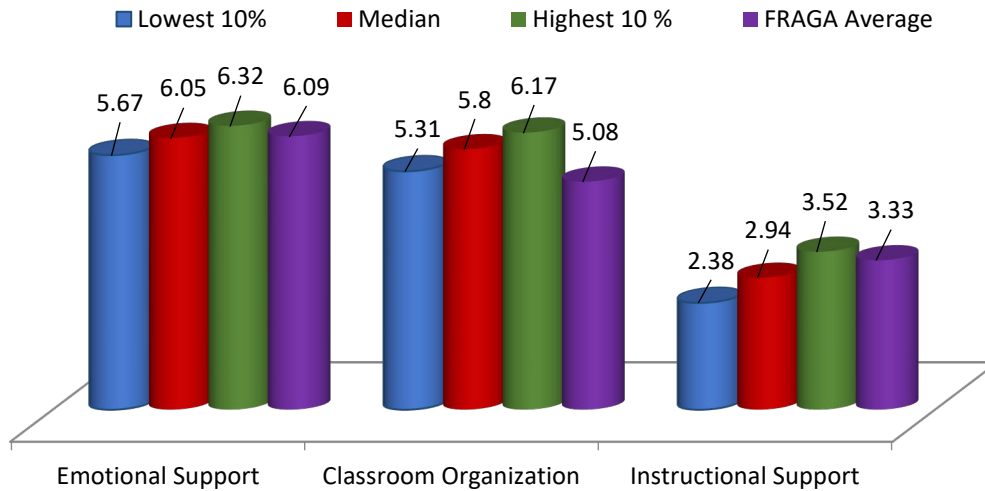

How Do FRAGA Teachers Stack Up? Ahead in CLASS!

26 of 32 classrooms reporting
Data Reported as of June 6, 2023

Comparison scores from the document "A National Overview of Grantee Class Scores in 2020" found on the ECLKC website.

(Classrooms not scored were closed due to teaching staff vacancies.)

CLASS Scores				
Domain	Lowest 10%	Median	Highest 10 %	FRAGA Average
Emotional Support	5.67	6.05	6.32	6.09
Classroom Organization	5.31	5.8	6.17	5.08
Instructional Support	2.38	2.94	3.52	3.33