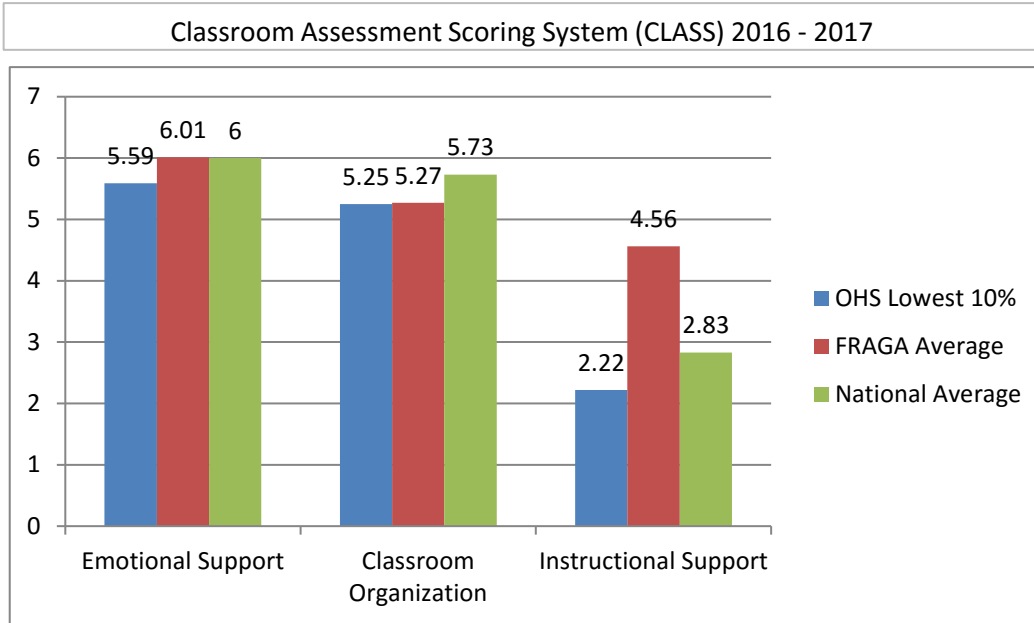

Family Resource Agency of North Georgia

All Classrooms Reporting

	OHS Lowest 10%	FRAGA Average	National Average
Emotional Support	5.59	6.01	6
Classroom Organization	5.25	5.27	5.73
Instructional Support	2.22	4.56	2.83